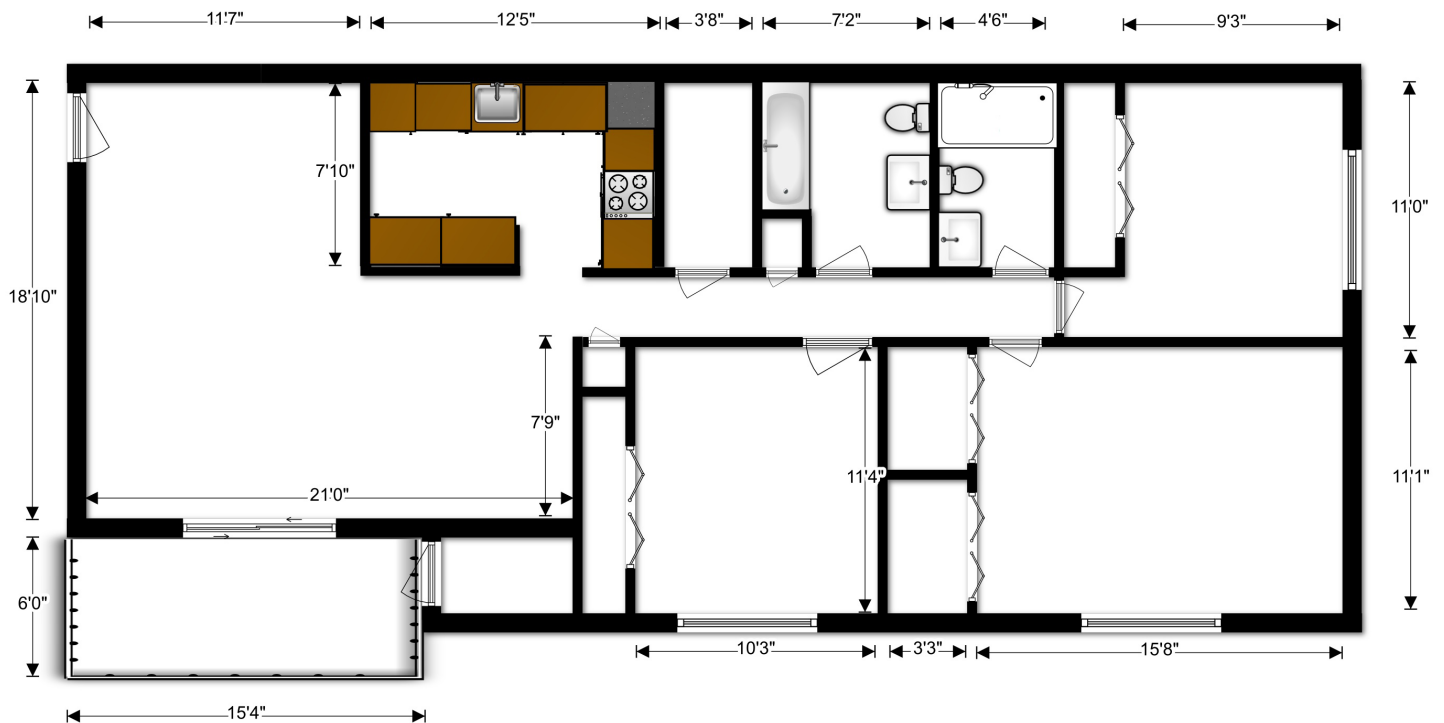

SPRING RIDGE APARTMENTS

THREE BEDROOM TWO BATHS

1,088 sq. ft.

Three Bedroom / Two Baths Floorplan

THREE BEDROOM TWO BATHS

For pricing visit us online at:
springridgeapts.com or call

301-812-4812

Service & Other Assistance Animals Welcome